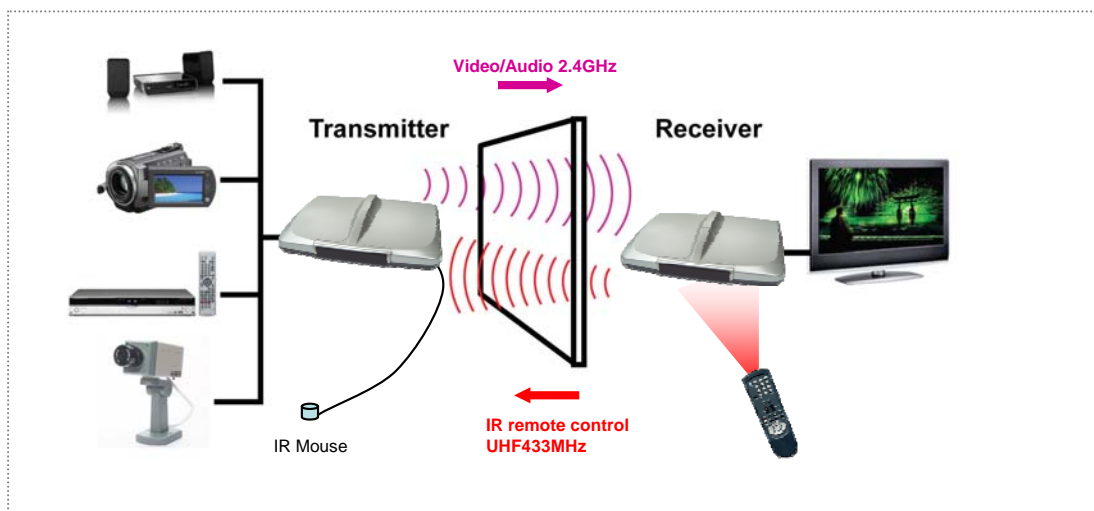

## Features

- 2.4 GHz wireless transmitter and receiver with 4 selectable channels.
- Transmitting and receiving of crisp video and hi-fi stereo even through walls.
- Long transmission range up to 400 feet clear line-of-sight.
- NTSC/PAL video format available.
- Built-in IR remote extender for extending control range of IR remotes up to 100 feet even through walls.

## Description

The AWV372/372S video sender sports a new industrial design with a hidden omnidirectional antenna. It consists of one transmitter and one or multiple receivers. The input and output ports can be optionally RCA or SCART. This device transmits vivid video and hi-fi stereo sound from a VCR · TV set · LD · DVD · VCD · Satellite Receiver or cable set top box to any TV or monitor. It can also be used in conjunction with a camcorder or CCD camera and turns into a wireless security monitoring system. As to the transmission capability, the signal can go up to 400 feet clear line-of-sight and even penetrate through walls. With the built-in IR remote extender, it allows the user to remotely control the audio/video sources in the other rooms. In addition, four user selectable channels allow multiple transmitters to multiple receivers operation in the same area. All these advanced features will make your home life amazingly convenient and joyful.

## Applications

- Simultaneous viewing of video programs on a 2nd TV/monitor without wires.
- Wireless transmission of hi-fi stereo to any active speaker.
- Remotes monitoring of live video from a camcorder or CCD camera.
- Local area broadcasting of audio/video programs for multiple viewers even in different rooms.

### Transmitter

Supply Current	270mA $\pm$ 40mA
Input Port	RCA in (AWV372); Scart (AWV372S)
Output Power	10dBm; 17dBm (high power)