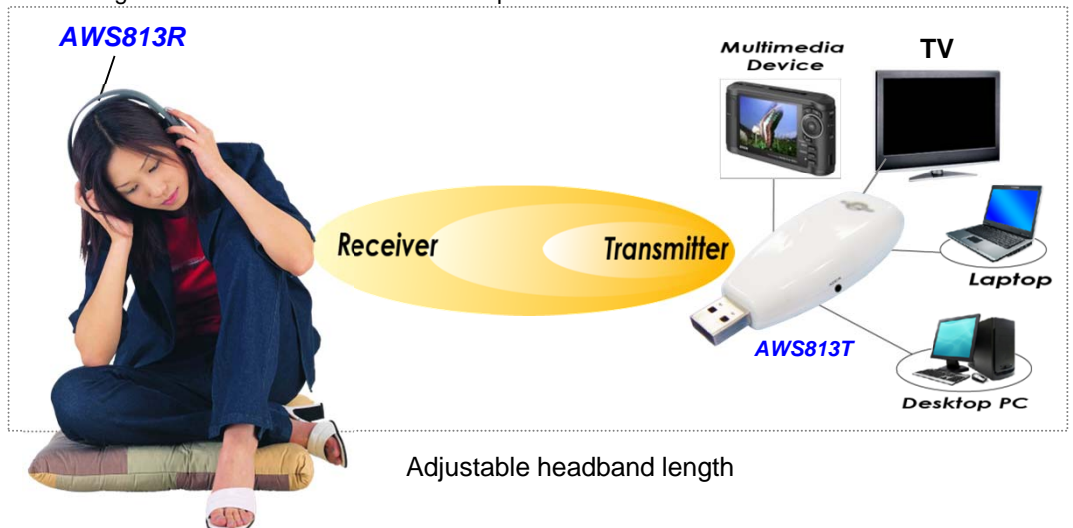

AIRWAVE

AIRWAVE TECHNOLOGIES INC.
4F,NO.9 INDUSTRIAL E. 9TH RD.
SCIENCE-BASED INDUSTRIAL
PARK,HSINCHU,TAIWAN R.O.C.

TEL.: 886-3-5778099
FAX : 886-3-5778199

<http://www.airwave.com.tw>

Copyright ©2010
AIRWAVE Technologies Inc.
All Rights Reserved.

**All Specification are subject to change without notice.

Airwave - Wireless Everywhere