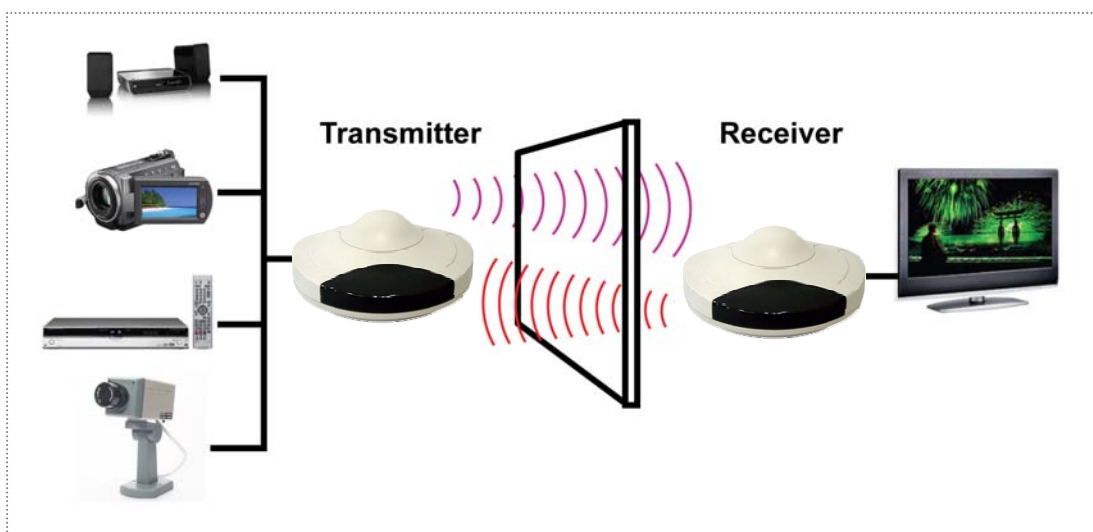

Features

- 2.4 GHz wireless transmitter and receiver with 4 selectable channels.
- Transmitting and receiving of crisp video and hi-fi stereo even through walls.
- Long transmission range up to 400 feet clear line-of-sight.
- NTSC/PAL video format available.

Description

The AWV315 video sender sports a new industrial design with a hidden omni-directional antenna. It consists of one transmitter and one or multiple receivers. The input and output ports can be optionally RCA or SCART. This device transmits vivid video and hi-fi stereo sound from a VCR, TV set, LD, DVD, VCD, Satellite Receiver or cable set top box to any TV or monitor. It can also be used in conjunction with a camcorder or CCD camera and turns into a wireless security monitoring system. As to the transmission capability, the signal can go up to 400 feet clear line-of-sight and even penetrate through walls. In addition, four user selectable channels allow multiple transmitters to multiple receivers operation in the same area. All these advanced features will make your home life amazingly convenient and joyful.

Applications

- Simultaneous viewing of video programs on a 2nd TV/monitor without wires.
- Wireless transmission of hi-fi stereo to any active speaker.
- Remotes monitoring of live video from a camcorder or CCD camera.
- Local area broadcasting of audio/video programs for multiple viewers even in different rooms.

Transmitter SPEC:

| | |
|------------------------------|---|
| Supply Current | 130mA \pm 15mA (DC 9V) |
| Input Port | RCA A/V Line Jacks or SCART Plug (Out)/3 RCA |
| Output Power | 1mW(FCC) / 10mW(CE) / 100mW(Hi-power) |
| Video input | 1Vp-p @ 75 Ω , typ. |
| Audio input | 3Vp-p @ 10 Ω (PAL) , 1Vp-p @ 600 Ω (NTSC) |
| Audio Subcarrier Power Level | -25 dBc |