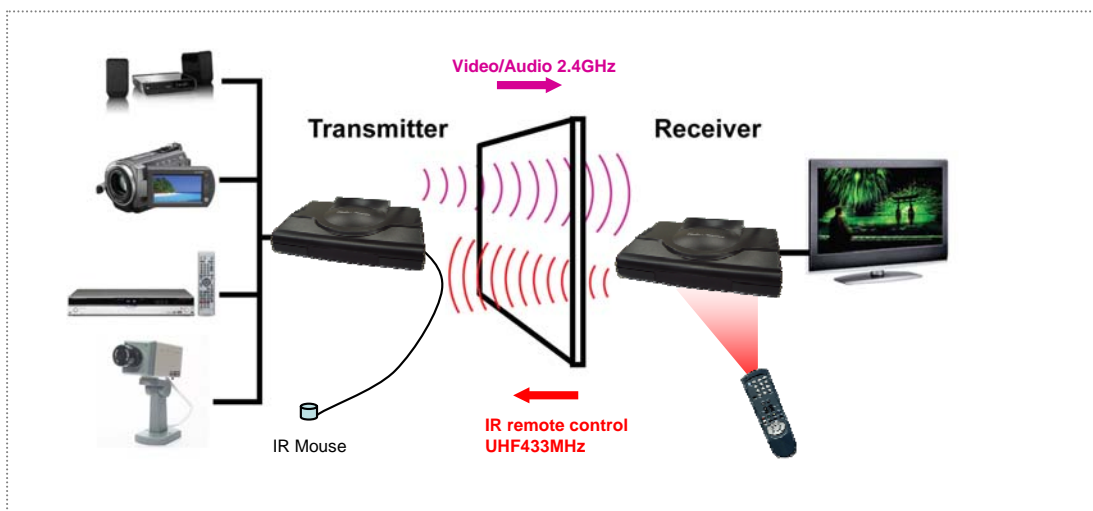

Rx

Tx

Features

- 2.4 GHz wireless transmitter and receiver with 4 selectable channels.
- Transmitting and receiving of crisp video and hi-fi stereo even through walls.
- Long transmission range up to 400 feet clear line-of-sight.
- NTSC/PAL video format available.
- Built-in IR remote extender for extending control range of IR remotes up to 100 feet even through walls.

Description

The 2.4GHz wireless video/audio sender consists of one transmitter and one or multiple receivers. This device transmits wirelessly vivid video and hi-fi stereo sound from a VCR、TV set、LD、DVD、VCD、Satellite Receiver or cable set top box to any TV or monitor. It can also be used in conjunction with a camcorder or CCD camera and turns into a wireless security monitoring system. As to the transmission capability, the signal can go up to 400 feet clear light-of -sight and even penetrate wall. With the built-in IR remote extender, it allows the user to remotely control the audio/video sources in the other rooms. In addition, four user selectable channels allows multiple transmitters to multiple receivers operation in the same area. All these advanced features will make your home life with amazing convenience and joy.

Applications

- Simultaneous viewing of video programs on a 2nd TV/monitor without wires.
- Wireless transmission of hi-fi stereo to any active speaker.
- Remotes monitoring of live video from a camcorder or CCD camera.
- Local area broadcasting of audio/video programs for multiple viewers even in different rooms.