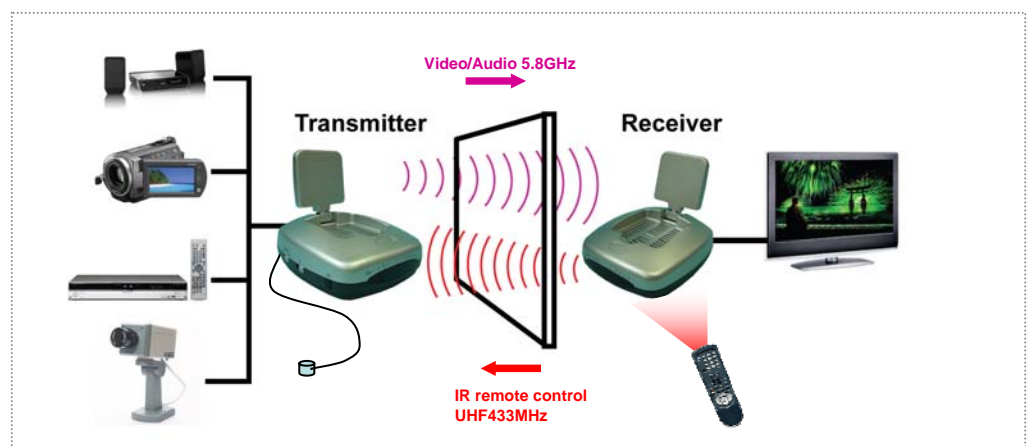

AWV698

Date : 2007.09.06
Rev. : 0

Features

- 5.8 GHz wireless transmitter and receiver with 7 selectable channels.
- Transmitting and receiving of crisp video and hi-fi stereo even through walls.
- Long transmission range up to 400 feet clear line-of-sight.
- NTSC/PAL video format available.
- Patch antenna prevents interruption from moving objects.
- Built-in IR remote extender for extending control range of IR remotes up to 100 feet even through walls.

Description

The AWV698 consists of one transmitter and one or multiple receivers. The input and output ports can be optionally RCA or SCART. This device transmits vivid video and hi-fi stereo sound from a VCR, TV set, LD, DVD, VCD, Satellite Receiver or cable set top box to any TV or monitor. It can also be used in conjunction with a camcorder or CCD camera and turns into a wireless security monitoring system. As to the transmission capability, the signal can go up to 400 feet clear line-of-sight and even penetrate through walls. With the built-in IR remote extender, it allows the user to remotely control the audio/video sources in the other rooms. In addition, seven user selectable channels allow multiple transmitters to multiple receivers operation in the same area. All these advanced features will make your home life amazingly convenient and joyful.

Applications

- Simultaneous viewing of video programs on a 2nd TV/monitor without wires.
- Wireless transmission of hi-fi stereo to any active speaker.
- Remotes monitoring of live video from a camcorder or CCD camera.
- Local area broadcasting of audio/video programs for multiple viewers even in different rooms.