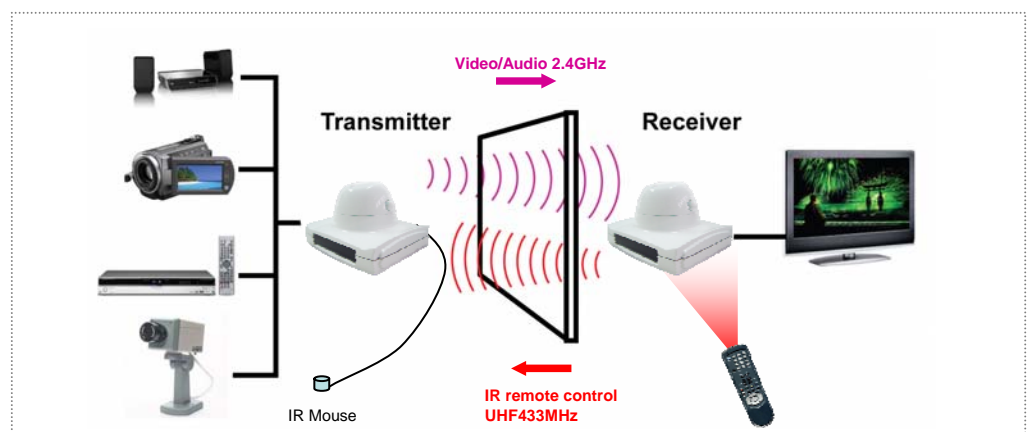

AWV699

Date : 2008.06.13
Rev. : 0

Page 1 of 2

Features

- 5.8GHz wireless transmitter and receiver with 7 selectable channels.
- Transmitting and receiving of crisp video and hi-fi stereo even through walls.
- Long transmission range up to 400 feet clear line-of-sight.
- NTSC/PAL video format available.
- Built-in IR remote extender for extending control range of IR remotes up to 100 feet even through walls.

Description

This 5.8GHz video sender sports a new industrial design with a highly performance patch antenna. It consists of one transmitter and one or multiple receivers. The input and output ports can be optionally RCA or SCART. This device transmits vivid video and hi-fi stereo sound from a VCR · TV set · DVD · VCD · Satellite Receiver or cable set top box to any TV or monitor. It can also be used in conjunction with a camcorder or CCD camera and turns into a wireless security monitoring system. As to the transmission capability, the signal can go up to 400 feet clear line-of-sight and even penetrate through walls. With the built-in IR remote extender, it allows the user to remotely control the audio/video sources in the other rooms. In addition, four user selectable channels allow multiple transmitters to multiple receivers operation in the same area. All these advanced features will make your home life amazingly convenient and joyful.

Applications

- Simultaneous viewing of video programs on a 2nd TV/monitor without wires.
- Wireless transmission of hi-fi stereo to any active speaker.
- Remotes monitoring of live video from a camcorder or CCD camera.
- Local area broadcasting of audio/video programs for multiple viewers even in different rooms.